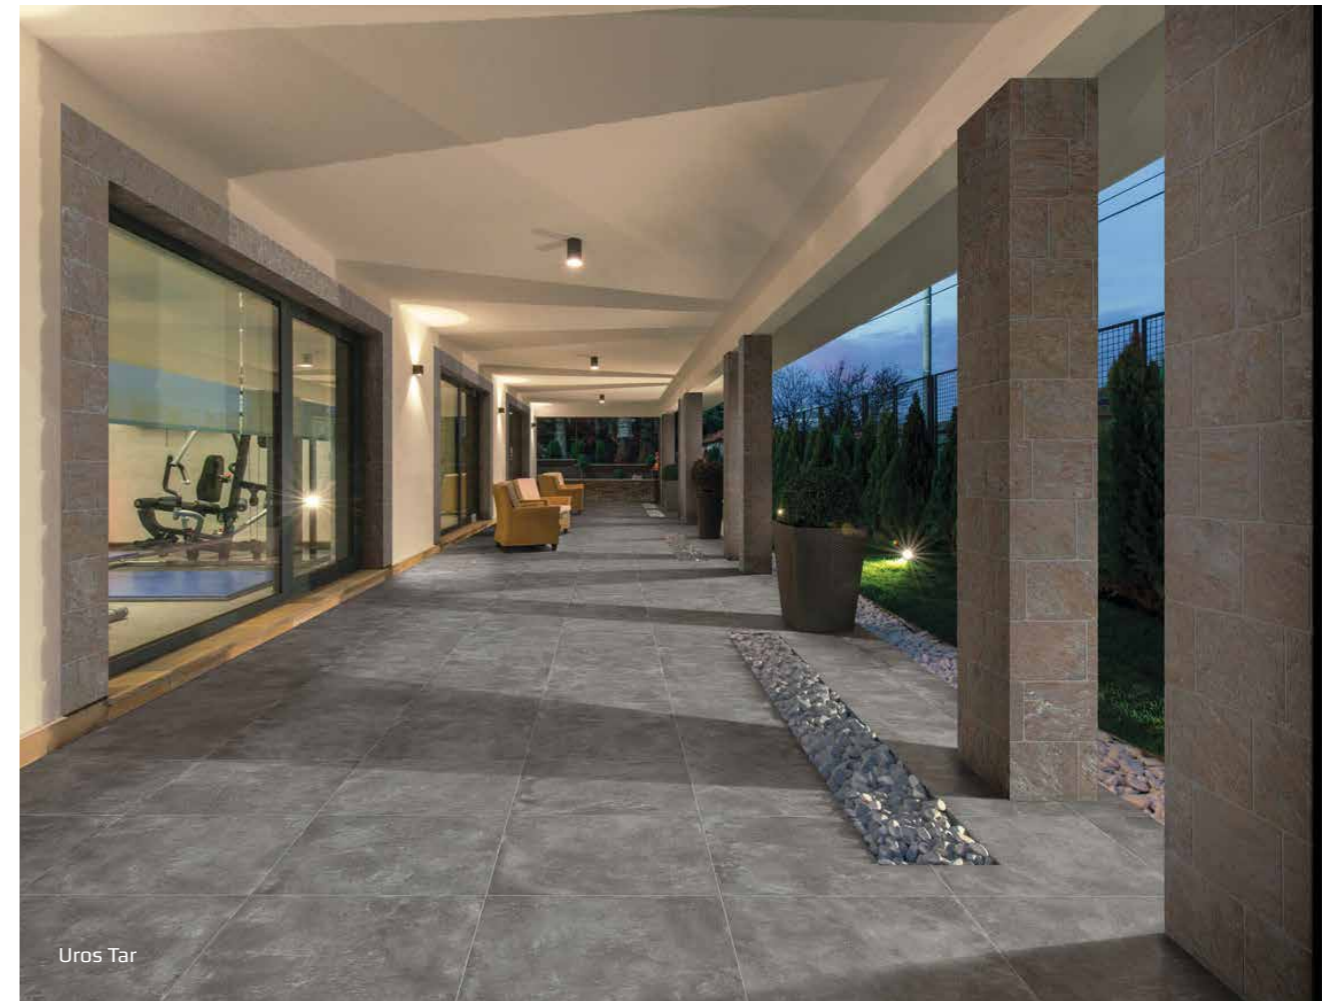

Uros Tar

Uros

Stone Look

60/60/4cm

80/80/4cm

60/60/4cm

80/80/4cm

60/60/4cm

80/80/4cm