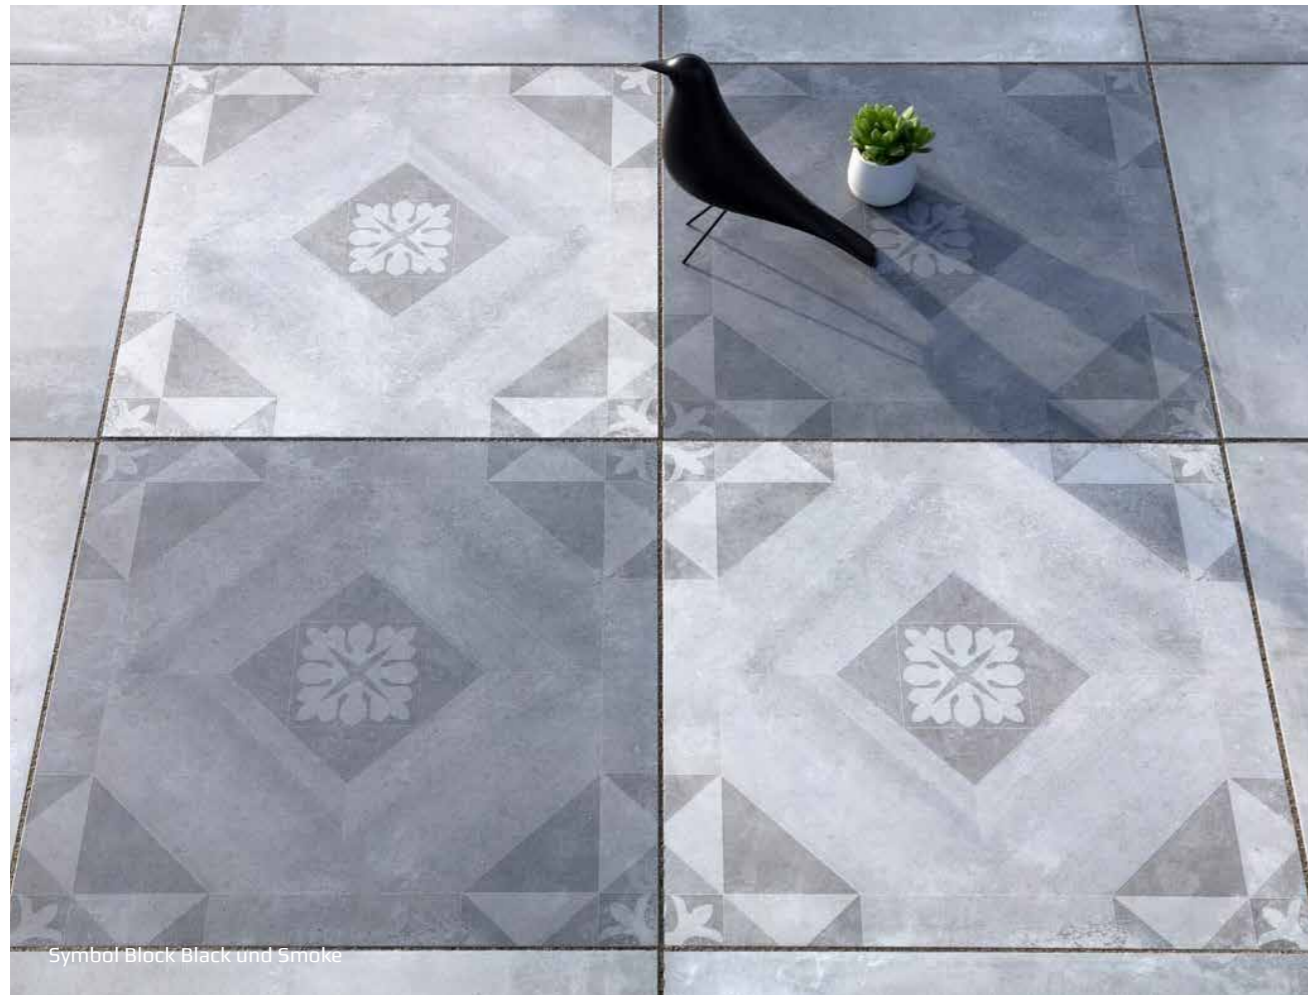

Symbol

Decorative

60/60/4cm

60/60/4cm

60/60/4cm

60/60/4cm

Symbol Block Black und Smoke