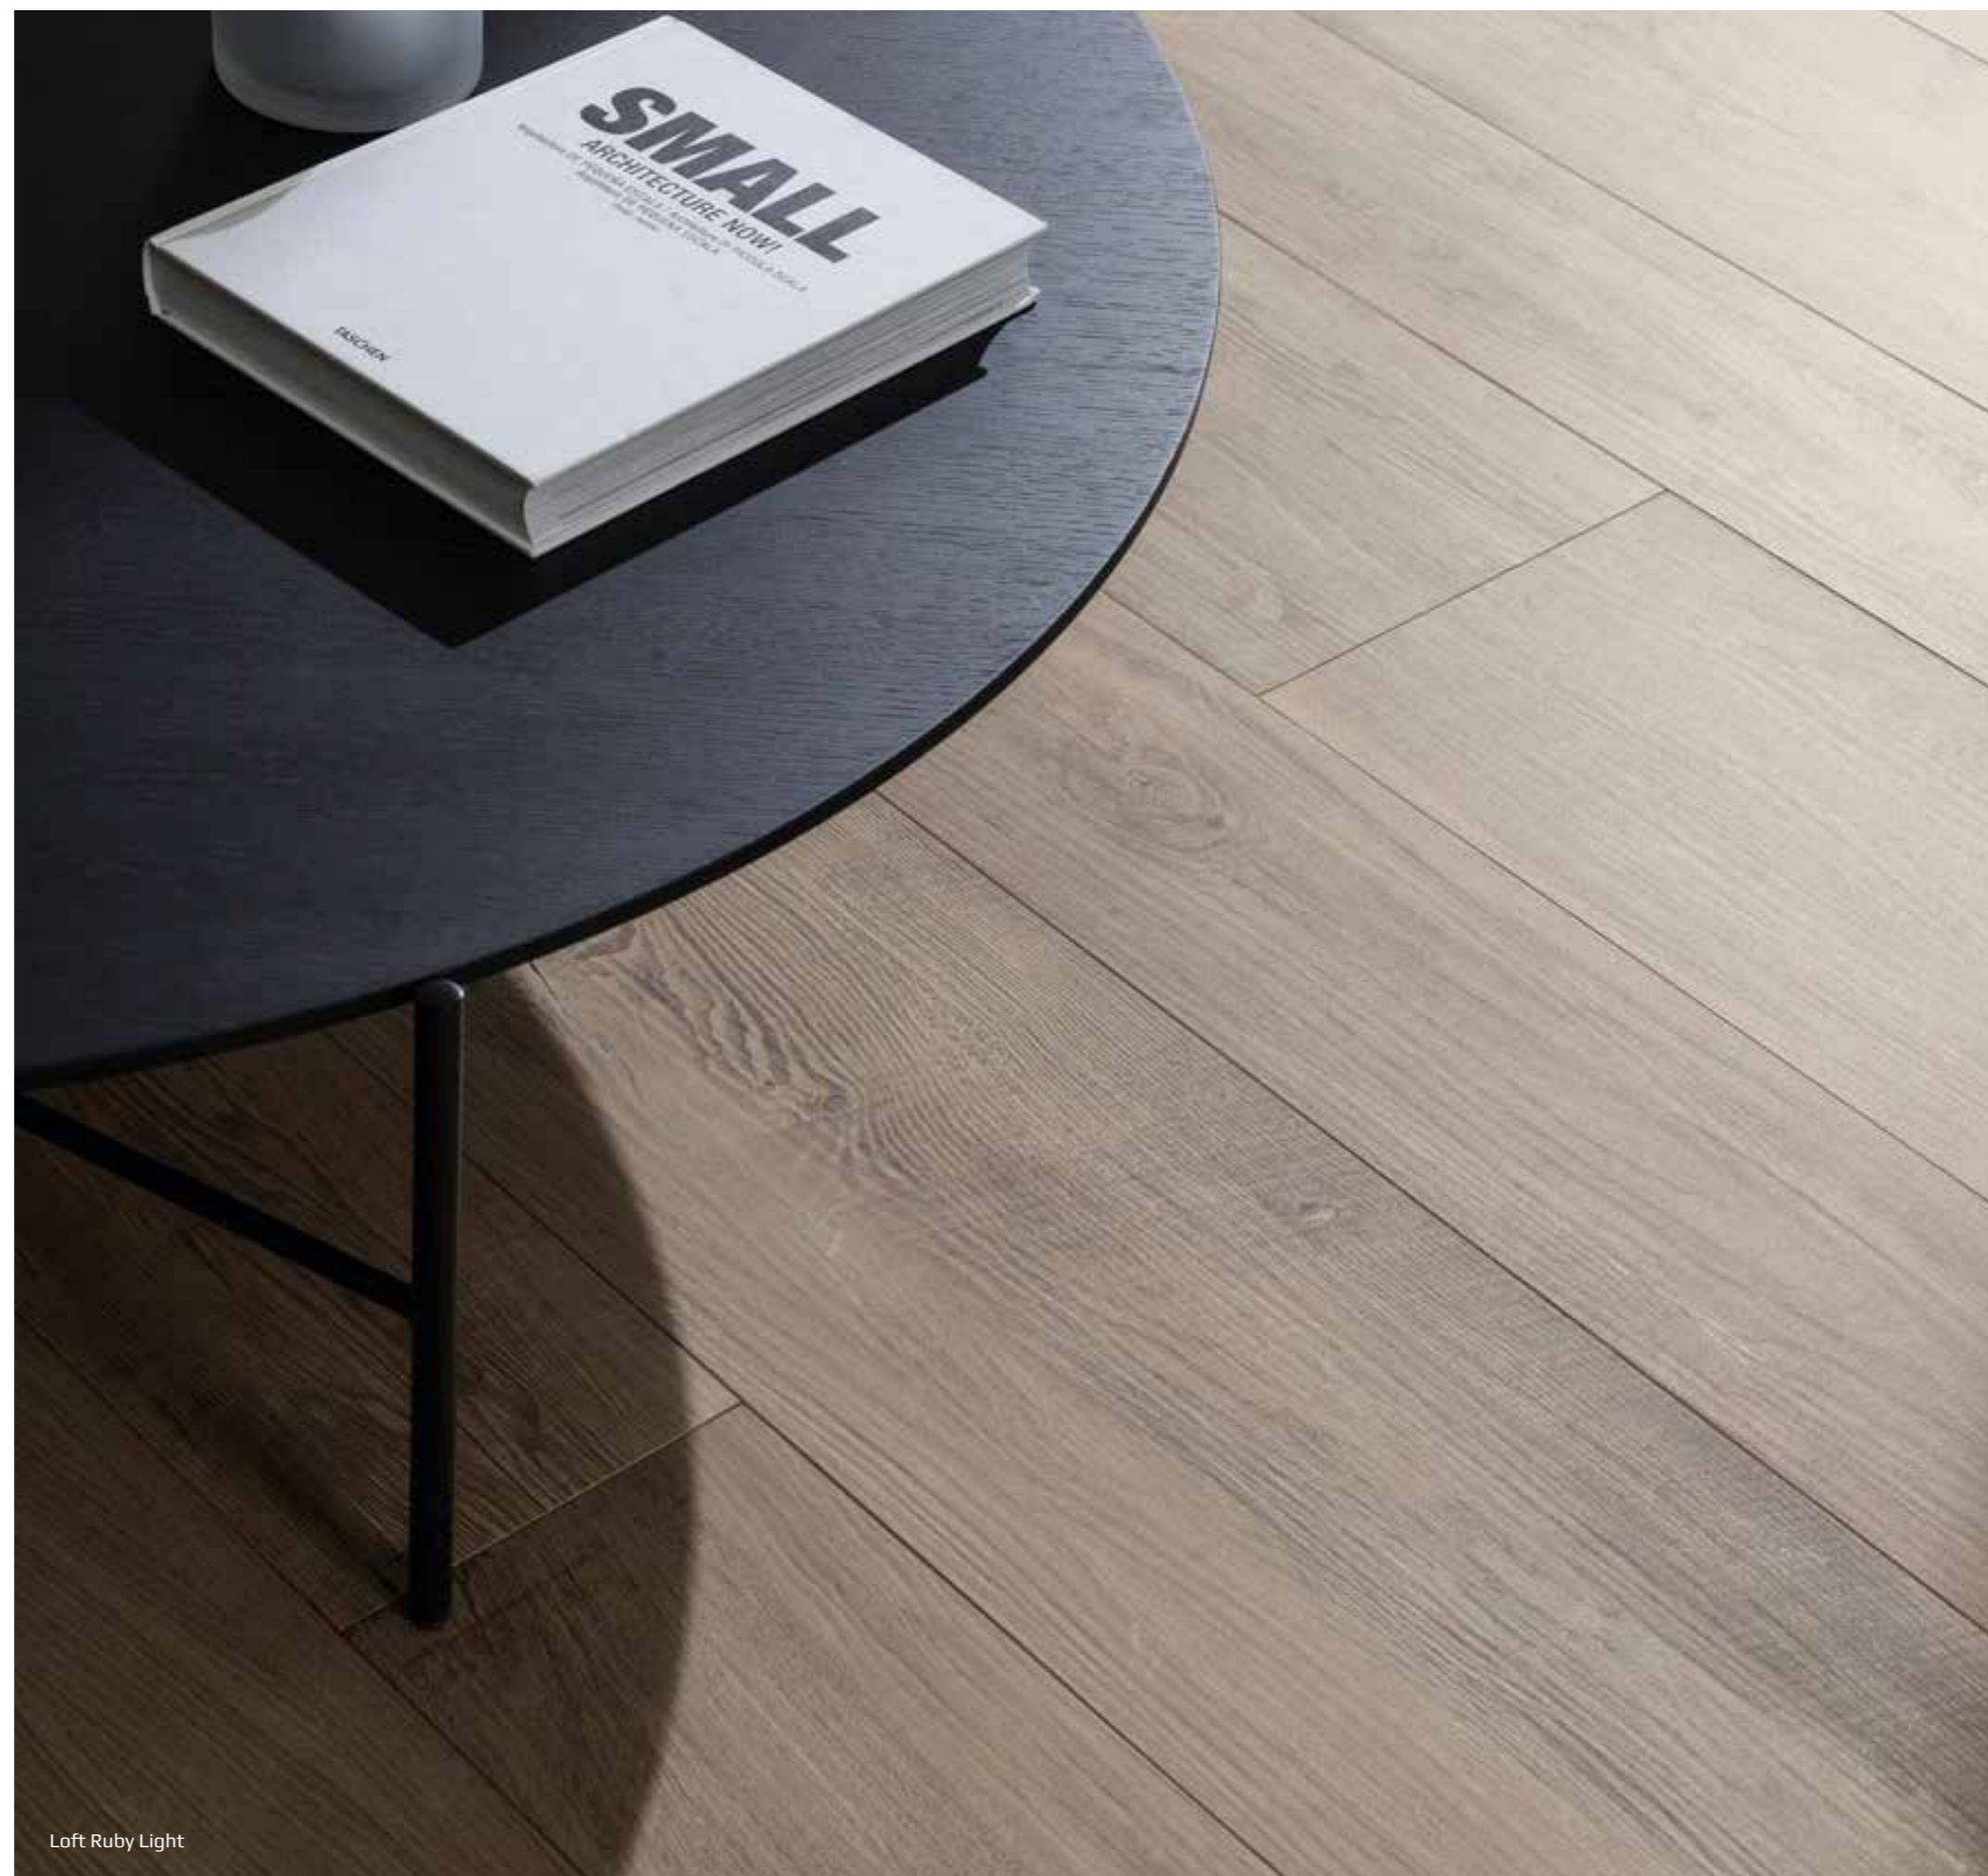

Loft Ruby

Timber Look Premium

120/30/4cm

120/30/4cm

Loft Ruby Light